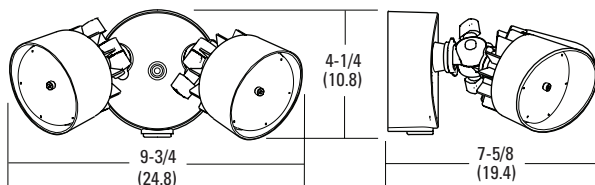

# OFLR 6 P

DUSK-TO-DAWN LED FLOODLIGHT  
2 ADJUSTABLE HEADS

High Performance LED

All dimensions are inches (centimeters).