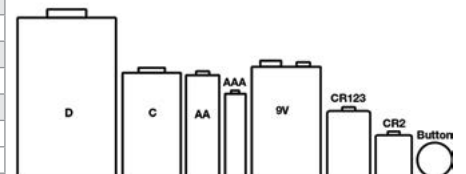

5800 Wireless Replacement Battery Chart

Product	Battery Type	Product	Battery Type
5800CO	CR123	5816MN	CR123
5800MICRA	CR1620 coin cell	5816OD	AA Lithium (Qty 2)
5800PIR-RES	CR123	5817XT	CR123
5800PIR	CR123	5817CBXT	CR123
5800PIR-COM	CR123	5818	CR123
5800PIR-OD	AA lithium (Qty 4)	5818MNL	AAA lithium*
5800RPS	CR1620 coin cell	5819	CR123
5800SS1	CR2	5819WHS	CR123
5800WAVE	WALYNX-RCHB-SC	5819BRS	CR123
5801	CR123	5820L	AAA lithium*
5802	CR1/3N (not replaceable)	5821	CR123
5802MN	CR2032 coin cell	5827	9 volt alkaline
5802WXT/5802WXT-2	CR2032 coin cell	5828V	AA alkaline (Qty 3)
5804	CR2025 coin cell	5839	9 volt Lithium
5804BD	CR2430 (Qty 2)	5853	CR123 (Qty 2)
5804BDV	CR2430 (Qty 2)	5869	CR123
5804Watch	CR2025 coin cell	5870API-WH	CR2
5805-6	CR2032 coin cell	5870API-GY	CR2
5806	9 volt alkaline (Qty 2)	5878	CR2032 coin cell
5806W3	CR123	5890	CR123 (Qty 2)
5808	CR123 (Qty 2)	5890PI	CR123 (Qty 2)
5808LST	CR123 (Qty 2)	5894PI	CR123 (Qty 3)
5808W3	CR123	5897-35	CR123 (Qty 4)
5809	CR123	5898	AA lithium (Qty 4)
5800MINI	CR2032 coin cell		LYNXRCHKIT-HC
5814	CR2430 coin cell		LYNXRCHKIT-SC
5815/5815WG	CR123		LYNXRCHKIT-SHA
5816	CR123		