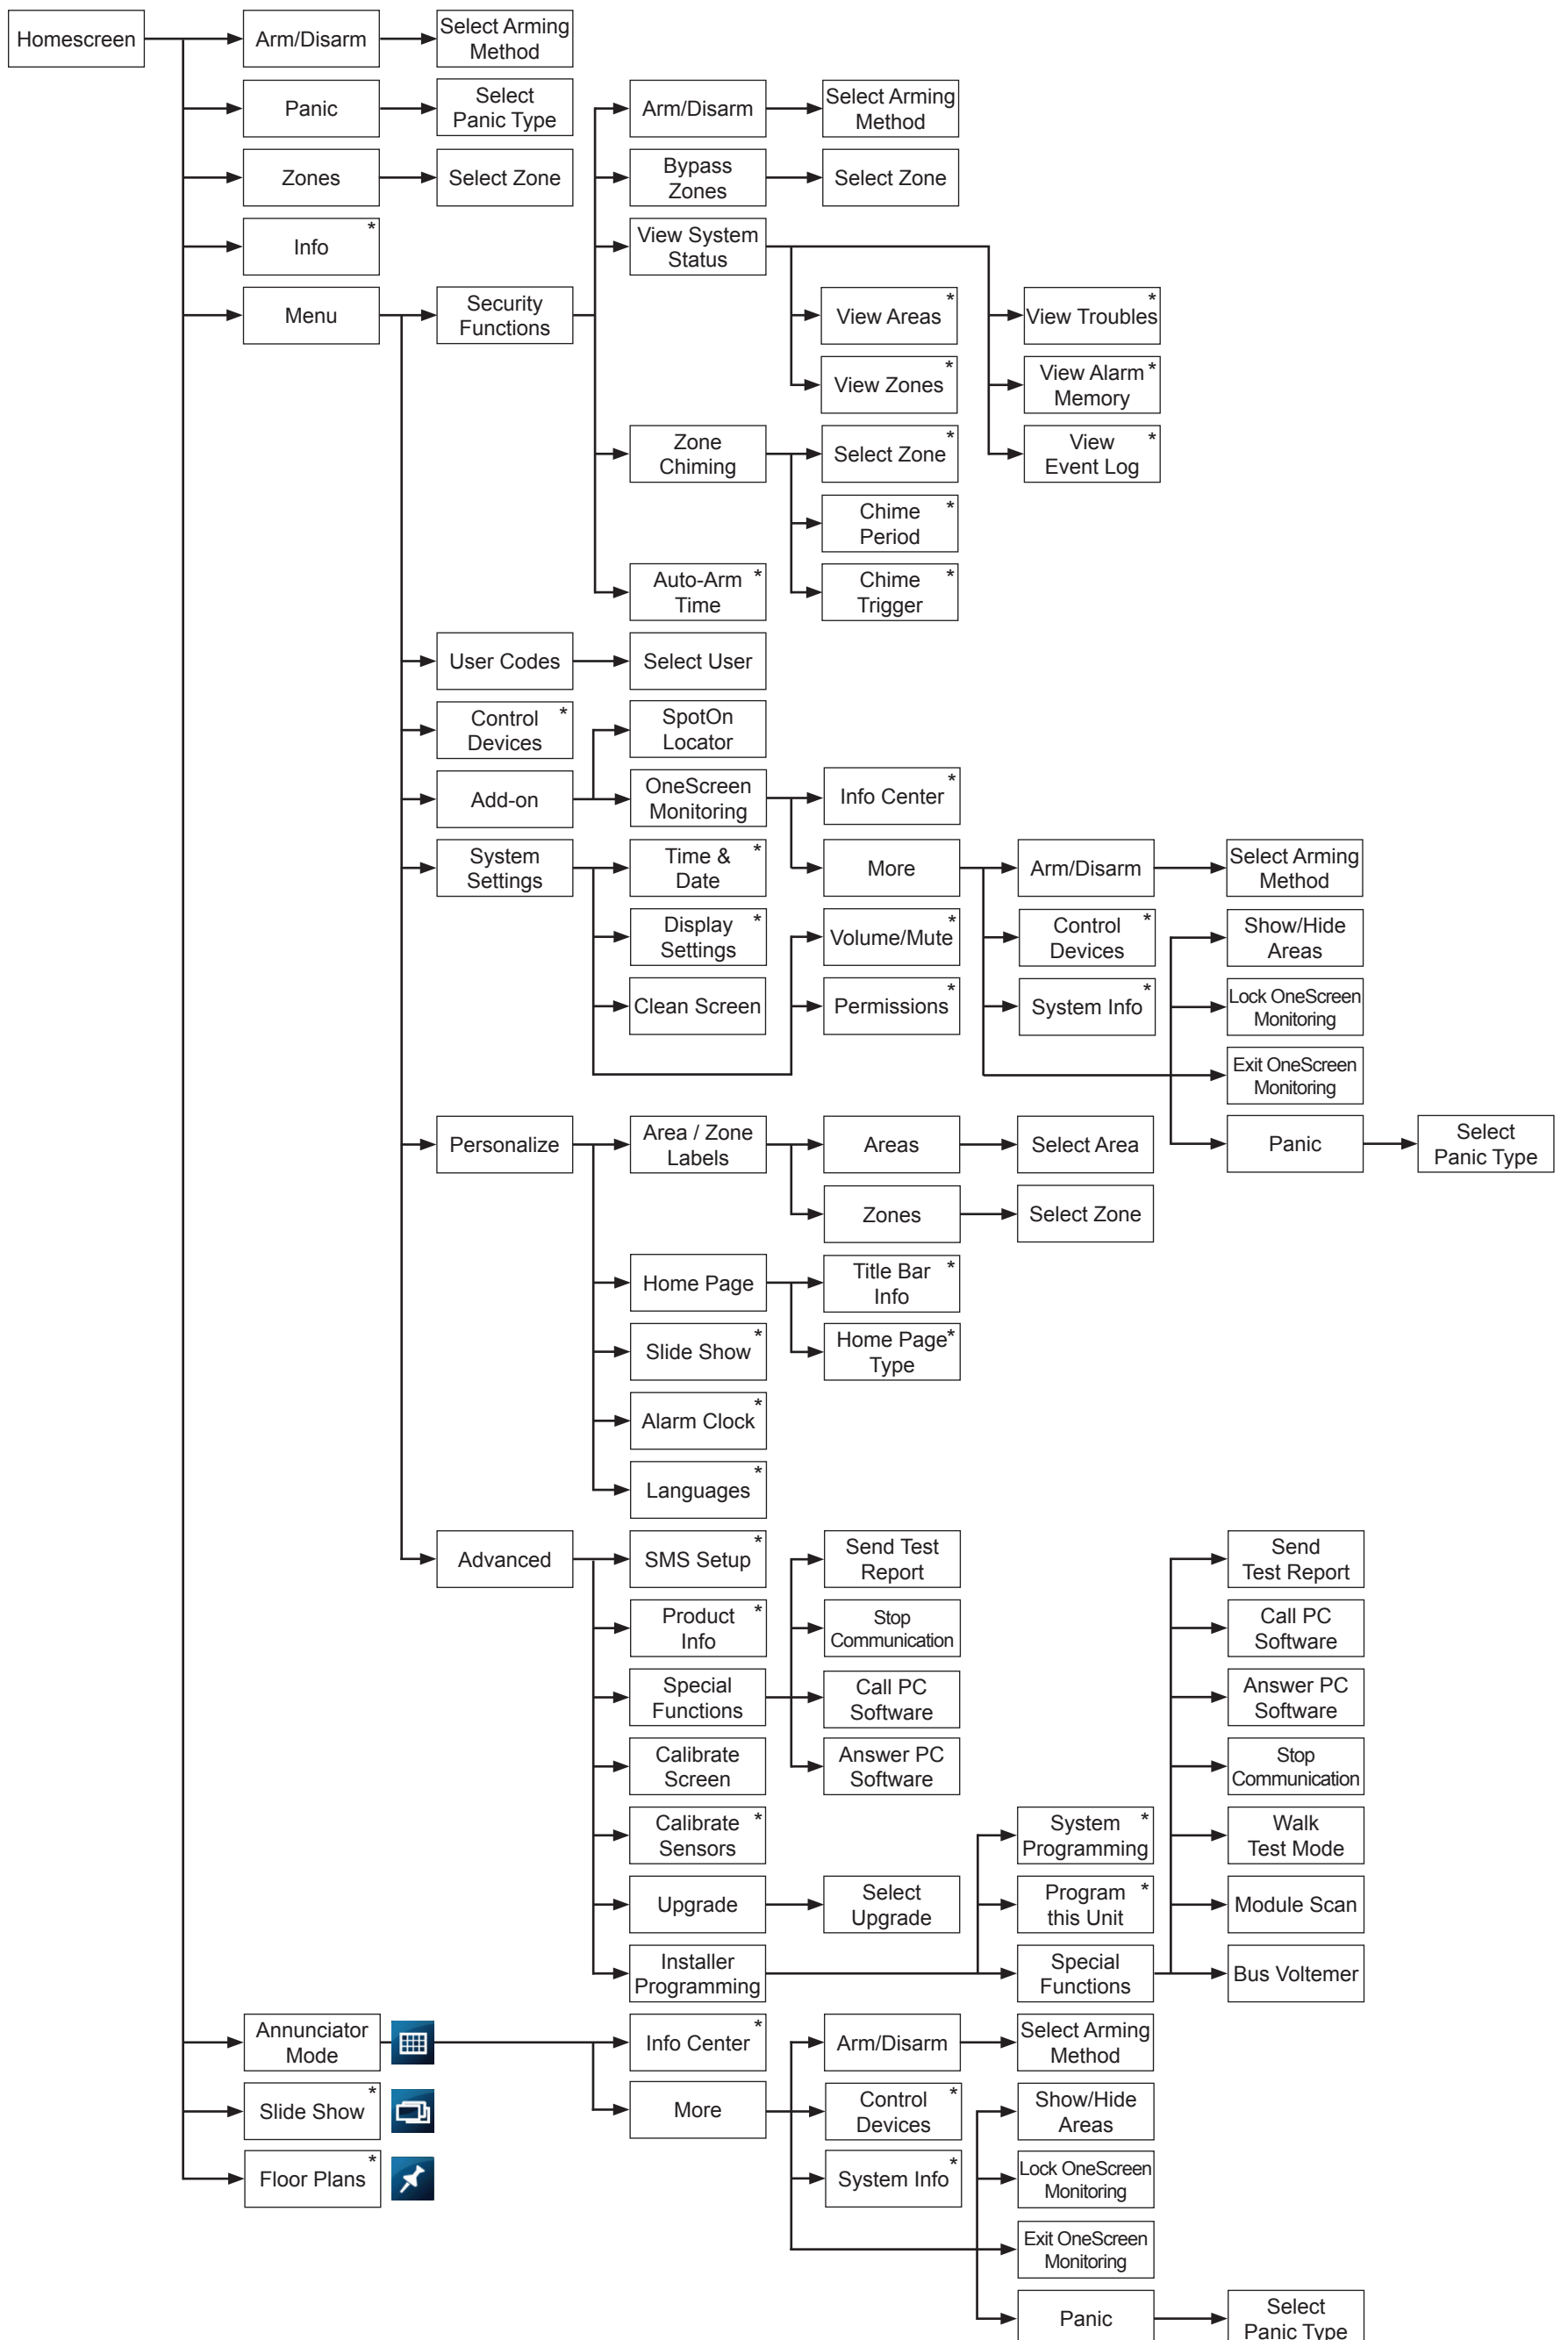

TM70 - EVO User/Installer Menu Overview

Touchscreen Keypad • TM70-EC00 • 09/2018

The following document provides a simplified overview of the menus for the TM70 Touchscreen Keypad for EVO systems. Use this document as a quick help guide to identify where certain settings/options are located within the menus.

* Additional options not shown

TM70 - MG/SP User Menu Overview

Touchscreen Keypad • TM70-EC00 • 09/2018

The following document provides a simplified overview of the menus for the TM70 Touchscreen Keypad for MG/SP systems. **Use this document as a quick help guide to identify where certain settings/options are located within the menus.**

* Additional options not shown

TM70 - MG/SP Installer Menu Overview

Touchscreen Keypad • TM70-EC00 • 09/2018

The following document provides a simplified overview of the menus for the TM70 Touchscreen Keypad for MG/SP systems. Use this document as a quick help guide to identify where certain settings/options are located within the menus.