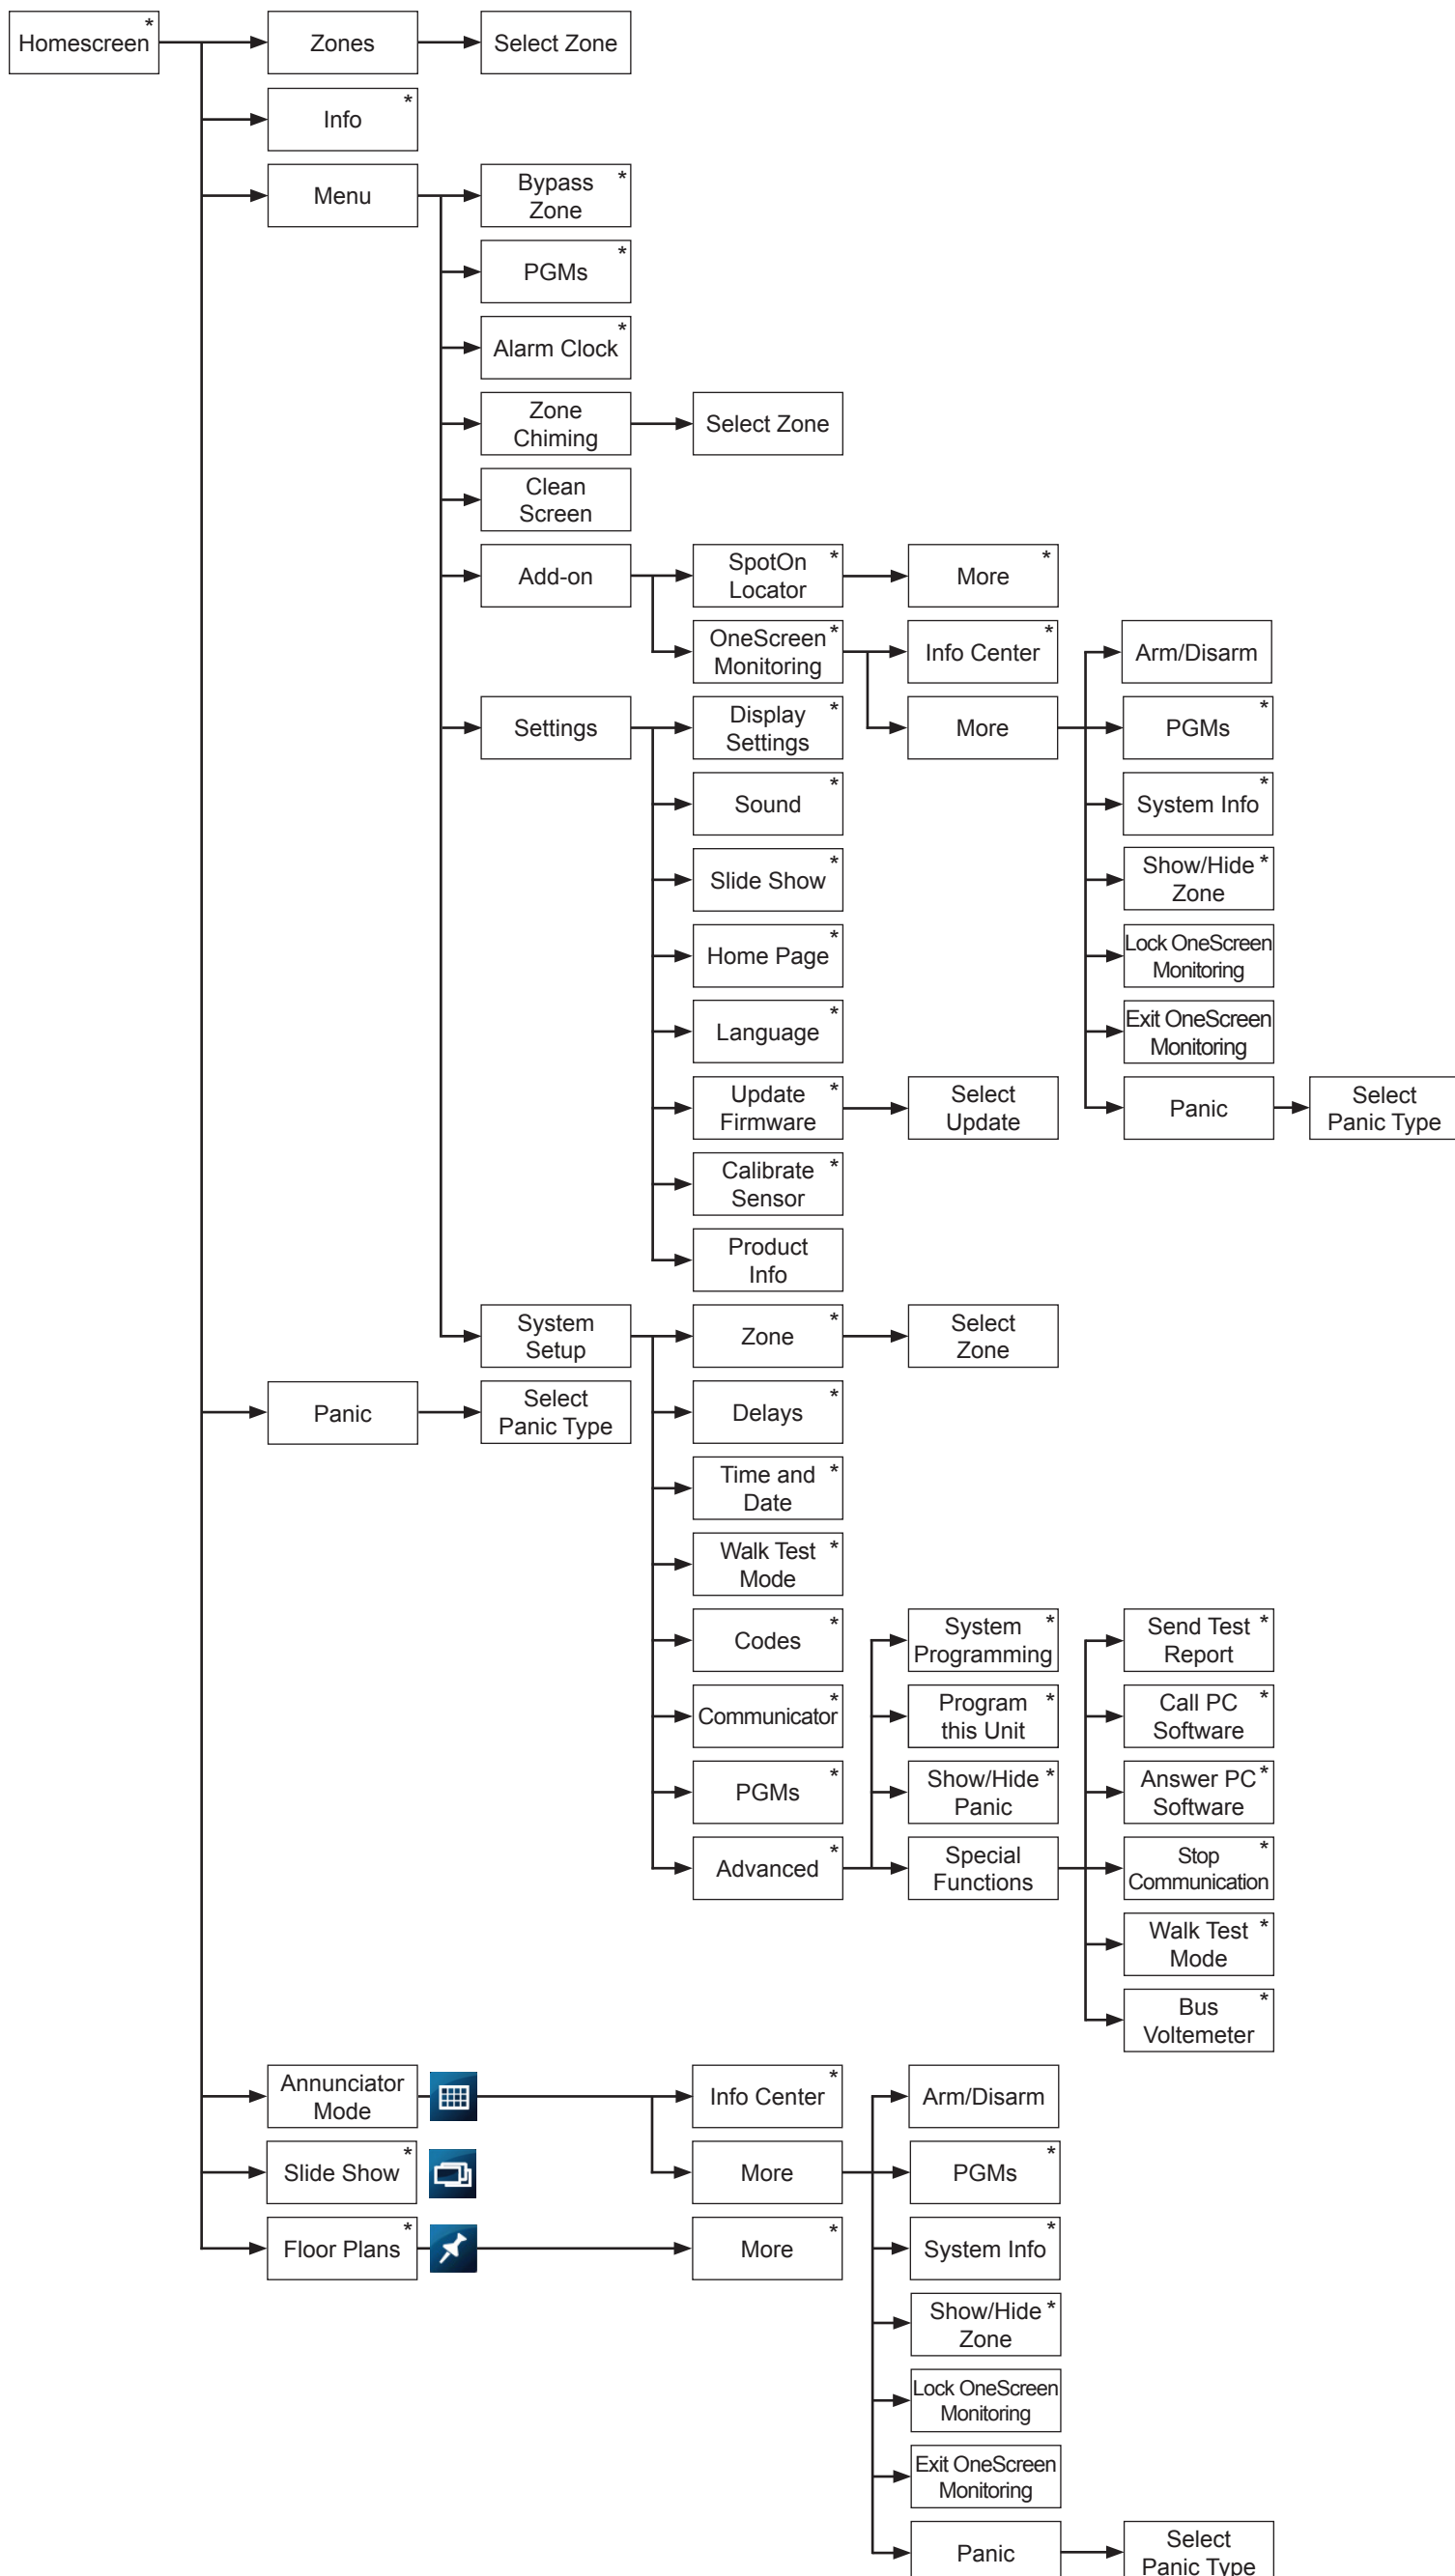

TM70 - EVO User/Installer Menu Overview

Touchscreen Keypad • TM70-EC00 • 09/2018

The following document provides a simplified overview of the menus for the TM70 Touchscreen Keypad for EVO systems. Use this document as a quick help guide to identify where certain settings/options are located within the menus.

* Additional options not shown

TM70 - MG/SP User Menu Overview

Touchscreen Keypad • TM70-EC00 • 09/2018

The following document provides a simplified overview of the menus for the TM70 Touchscreen Keypad for MG/SP systems. **Use this document as a quick help guide to identify where certain settings/options are located within the menus.**

* Additional options not shown

TM70 - MG/SP Installer Menu Overview

Touchscreen Keypad • TM70-EC00 • 09/2018

The following document provides a simplified overview of the menus for the TM70 Touchscreen Keypad for MG/SP systems. Use this document as a quick help guide to identify where certain settings/options are located within the menus.