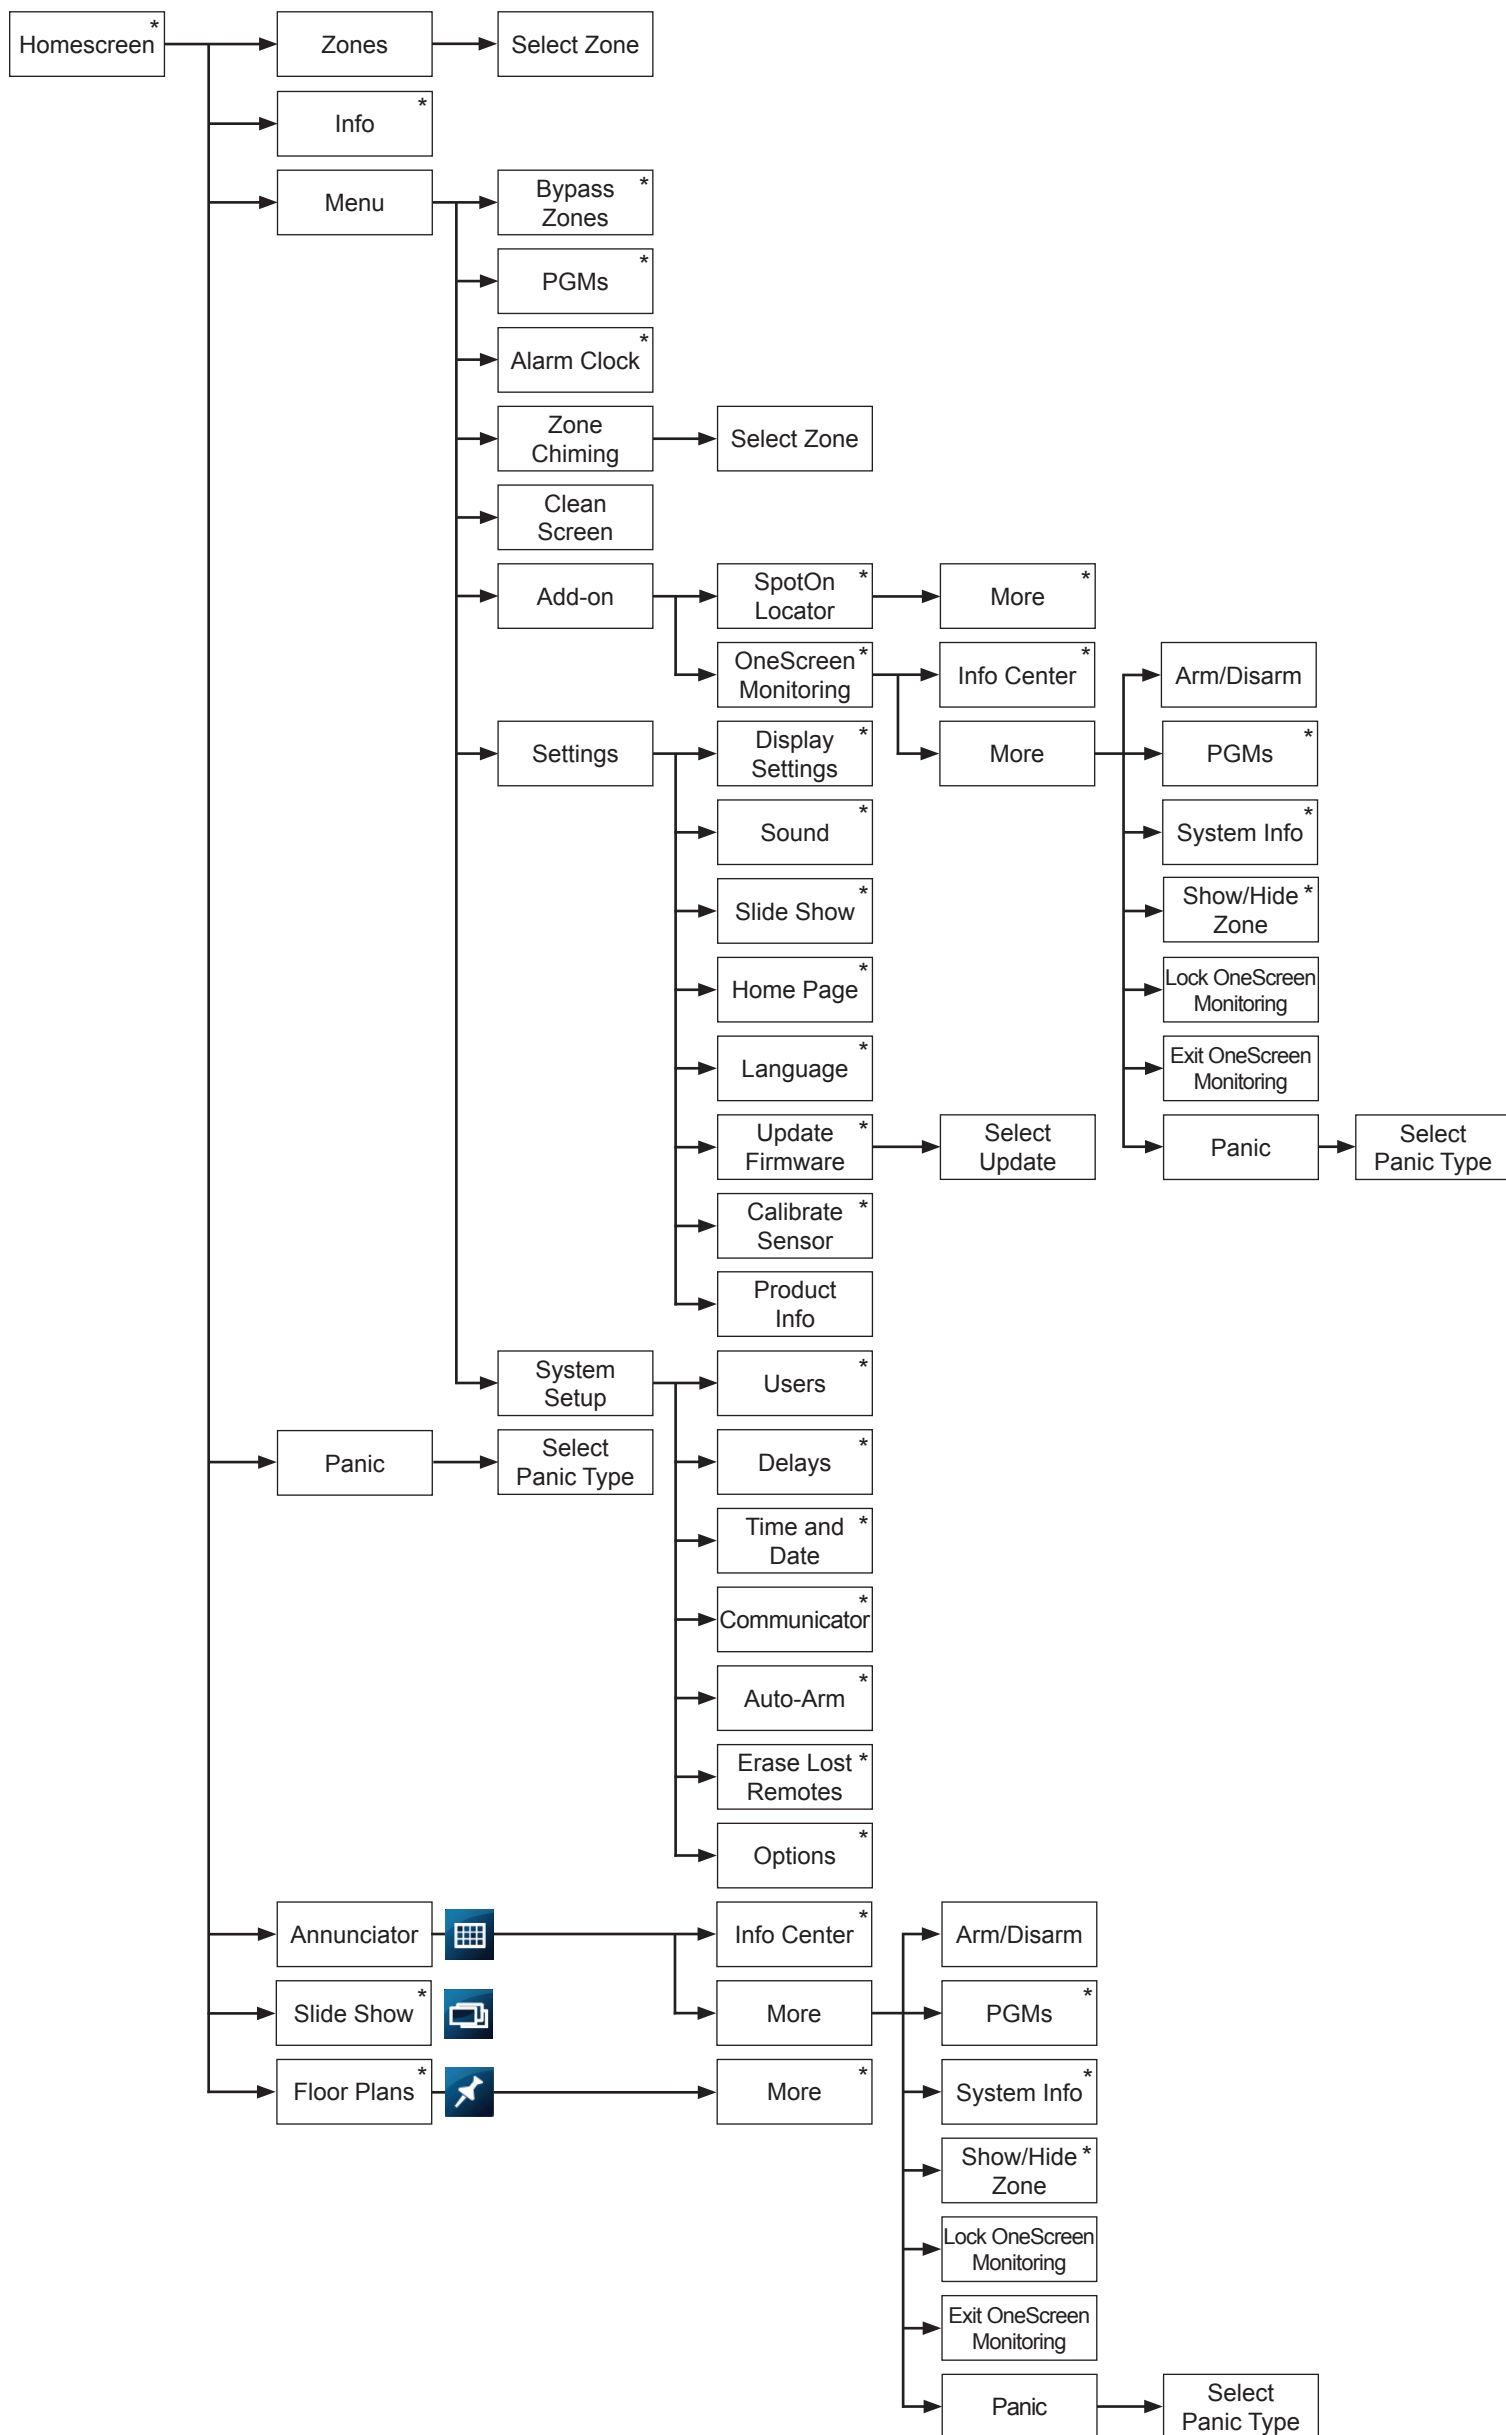

TM70 - EVO User/Installer Menu Overview

Touchscreen Keypad • TM70-EC00 • 09/2018

The following document provides a simplified overview of the menus for the TM70 Touchscreen Keypad for EVO systems. Use this document as a quick help guide to identify where certain settings/options are located within the menus.

* Additional options not shown

TM70 - MG/SP User Menu Overview

Touchscreen Keypad • TM70-EC00 • 09/2018

The following document provides a simplified overview of the menus for the TM70 Touchscreen Keypad for MG/SP systems. **Use this document as a quick help guide to identify where certain settings/options are located within the menus.**

* Additional options not shown

TM70 - MG/SP Installer Menu Overview

Touchscreen Keypad • TM70-EC00 • 09/2018

The following document provides a simplified overview of the menus for the TM70 Touchscreen Keypad for MG/SP systems. Use this document as a quick help guide to identify where certain settings/options are located within the menus.