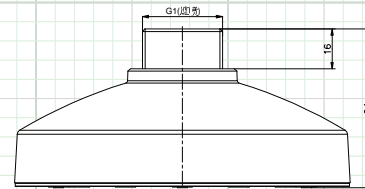

Pendent Cap for Dome Cameras

DPC135

FOR USE WITH THESE Northern[★] CAMERAS:

IP3VFD

IP4MVFD

FEATURES:

- ◆ Aluminum Alloy Material with Surface Spray Treatment
- ◆ Waterproof Design

NOTE:

- ◆ Pay attention to color matching.

MOUNT DIMENSIONS:

SPECIFICATION	DPC135
Color	White
Application	Pendent Cap for Dome Camera
Construction	Aluminum Alloy
Dimensions	Ø136 mm x 64 mm (5.35" x 2.52")
Weight	204 g (7.2 ozs)