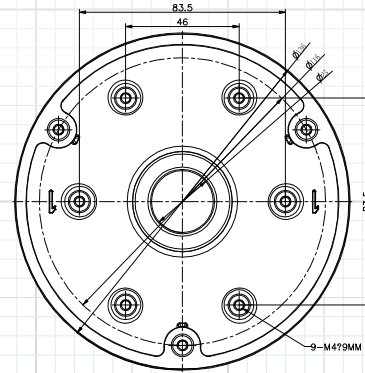

Pendent Cap for Dome Cameras

DPC135

FOR USE WITH THESE Northern[★] CAMERAS:

IP3VFD

IP4MVFD

FEATURES:

- ◆ Aluminum Alloy Material with Surface Spray Treatment
- ◆ Waterproof Design

NOTE:

- ◆ Pay attention to color matching.

MOUNT DIMENSIONS:

SPECIFICATION	DPC135
Color	White
Application	Pendent Cap for Dome Camera
Construction	Aluminum Alloy
Dimensions	Ø136 mm x 64 mm (5.35" x 2.52")
Weight	204 g (7.2 ozs)